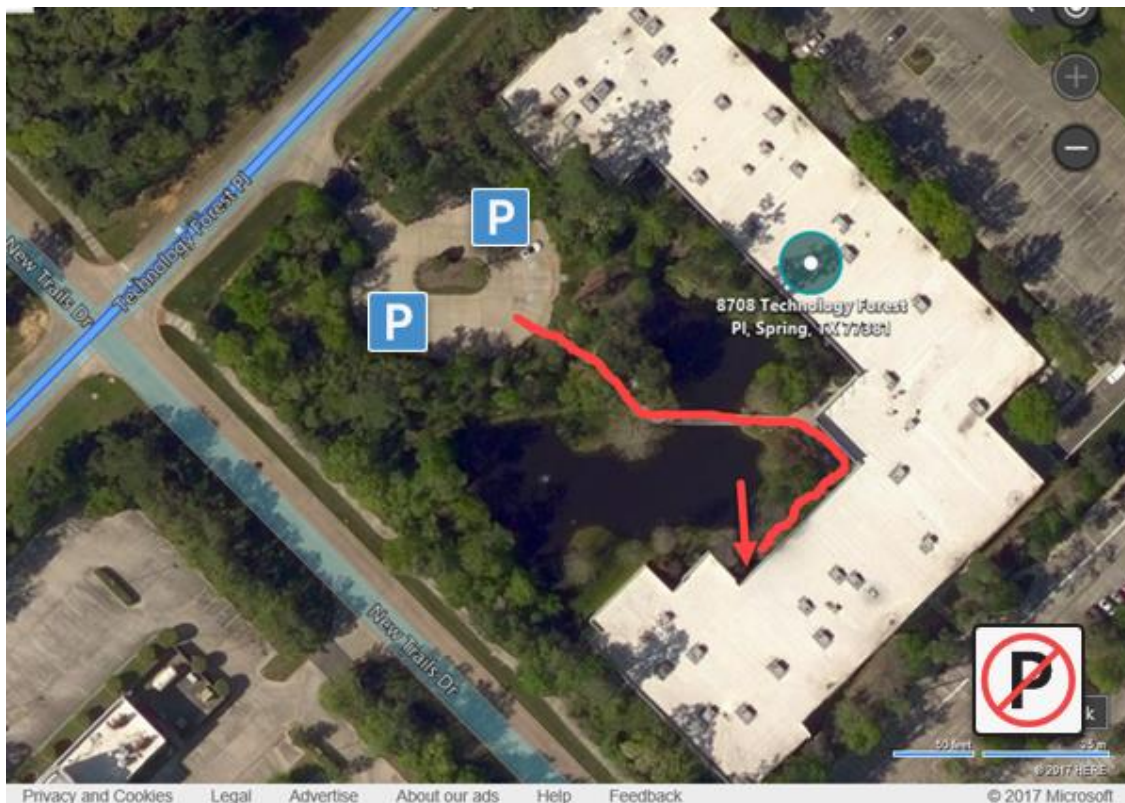

United States - TX - Harris Co - Houston

8708 Technology Forest Pl, Spring, TX 77381

William P. Hobby Airport

© 2017 Microsoft

On Center - Neighborhood Closeup

Park in the circular lot in front of the building, off Technology Forest Place (do not park in the parking lot behind the building - there is no public entrance into On Center's office from the employee parking lot and permits are required to use this lot). There is a walkway over the pond, then follow the walk to the right - On Center's public entrance is the second door, Suite 175.