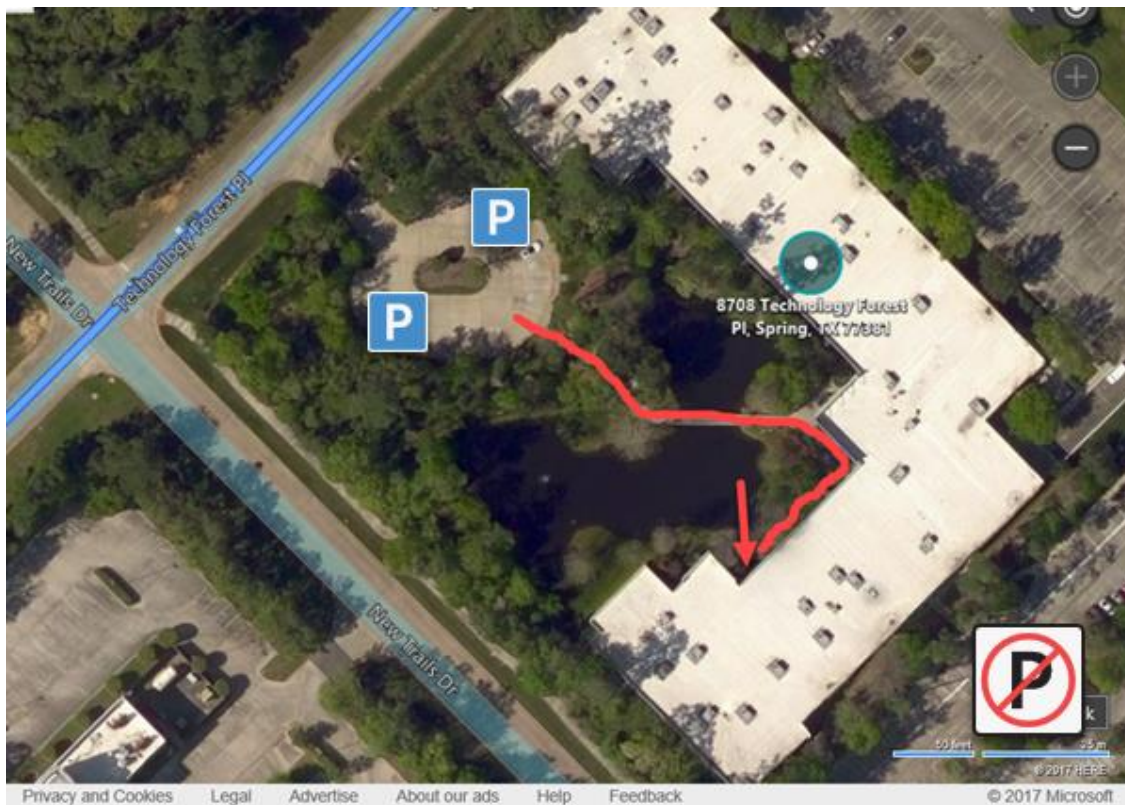

24.8 mi ↑ Take ramp right for Ih 45

1.5 mi ← Turn left onto Research Forest Dr / Tamina Rd
Pass Valero on the left in 0.5 mi

2.1 mi → Turn right onto Technology Forest Pl

0.3 mi ● Arrive at Technology Forest Pl
The last intersection is New Trails Dr
If you reach Gosling Rd, you've gone too far

United States - TX - Harris Co - Houston

© 2017 Microsoft

On Center - Neighborhood Closeup

Park in the circular lot in front of the building, off Technology Forest Place (do not park in the parking lot behind the building - there is no public entrance into On Center's office from the employee parking lot and permits are required to use this lot). There is a walkway over the pond, then follow the walk to the right - On Center's public entrance is the second door, Suite 175.