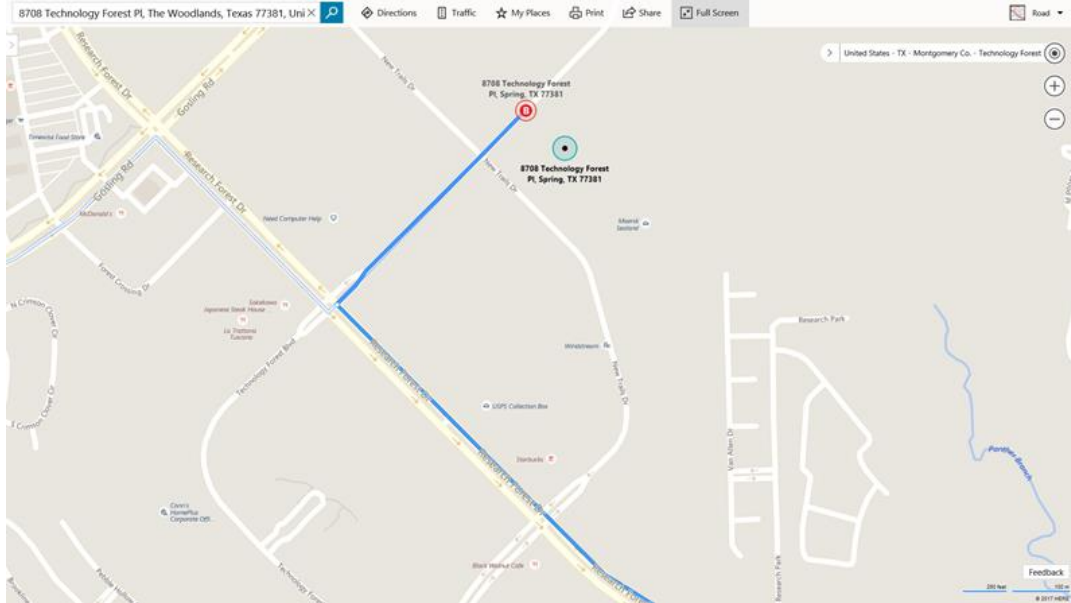

On Center - Neighborhood Closeup