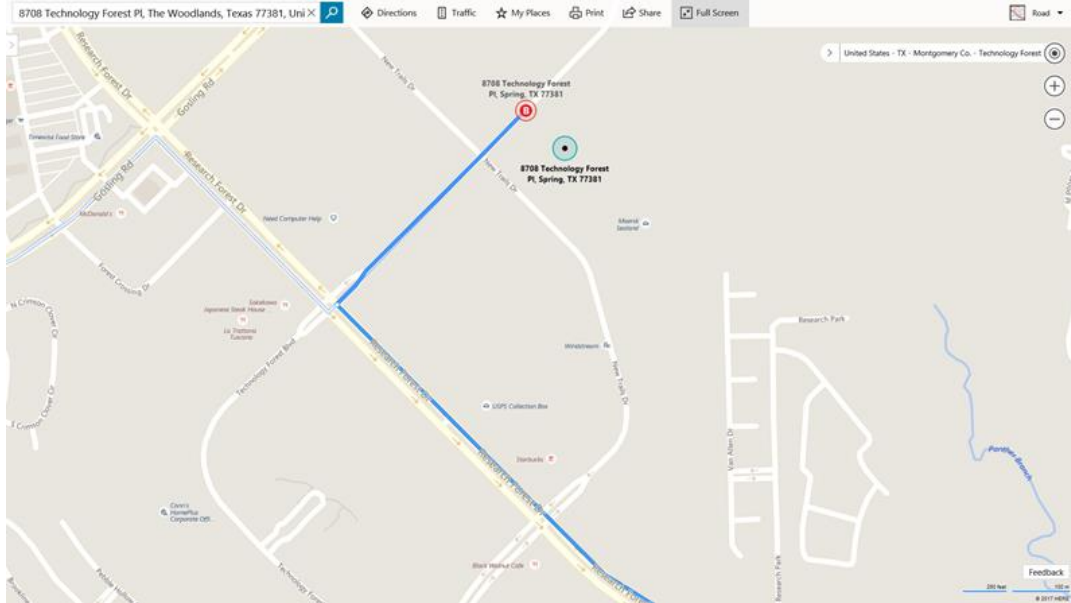

0.1 mi ↑ Turn right onto Broadway St
Pass Valero on the left in 0.6 mi

2.0 mi → Bear left onto Gulf Fwy, and then keep left to stay on Gulf Fwy

0.1 mi ↑ Take ramp left and follow signs for I-45 North
▲ Minor Congestion

24.8 mi ↑ Take ramp right for Ih 45

1.5 mi ← Turn left onto Research Forest Dr / Tamina Rd
Pass Valero on the left in 0.5 mi

2.1 mi → Turn right onto Technology Forest Pl

0.3 mi ● Arrive at Technology Forest Pl
The last intersection is New Trails Dr
If you reach Gosling Rd, you've gone too far

United States - TX - Harris Co - Houston

8708 Technology Forest Pl, Spring, TX 77381

William P. Hobby Airport

© 2017 Microsoft

On Center - Neighborhood Closeup

Park in the circular lot in front of the building, off Technology Forest Place (do not park in the parking lot behind the building - there is no public entrance into On Center's office from the employee parking lot and permits are required to use this lot). There is a walkway over the pond, then follow the walk to the right - On Center's public entrance is the second door, Suite 175.