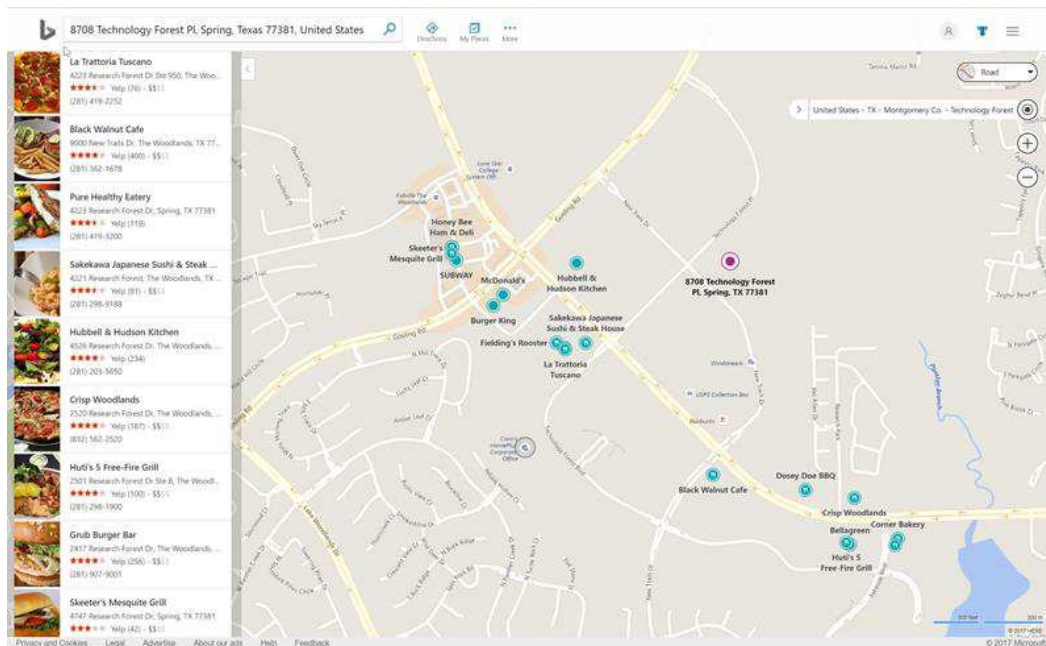

United States - TX - Harris Co - Houston

8708 Technology Forest Pl, Spring, TX 77381

William P. Hobby Airport

© 2017 Microsoft

On Center - Neighborhood Closeup

Park in the circular lot in front of the building, off Technology Forest Place (do not park in the parking lot behind the building - there is no public entrance into On Center's office from the employee parking lot and permits are required to use this lot). There is a walkway over the pond, then follow the walk to the right - On Center's public entrance is the second door, Suite 175.

Accommodations

There are several quality hotels near On Center's campus:

[Hyatt Place](#) - 281-298-4600 - 1909 Research Forest Drive

[Hilton Garden Inn](#) - 281.364.9300 - 9301 Six Pines Drive

[Courtyard Marriott](#) - 800-835-9819 - 1020 Lake Front Circle

[Homewood Suites](#) - 281-681-9199 - 29813 Interstate 45 North

[Candlewood Suites](#) - 936-271-2100 - 17525 St Luke's Way

Restaurants

You won't go hungry when you're visiting our headquarters! There are several nearby restaurants and many more that deliver.

Maps provided by Bing.