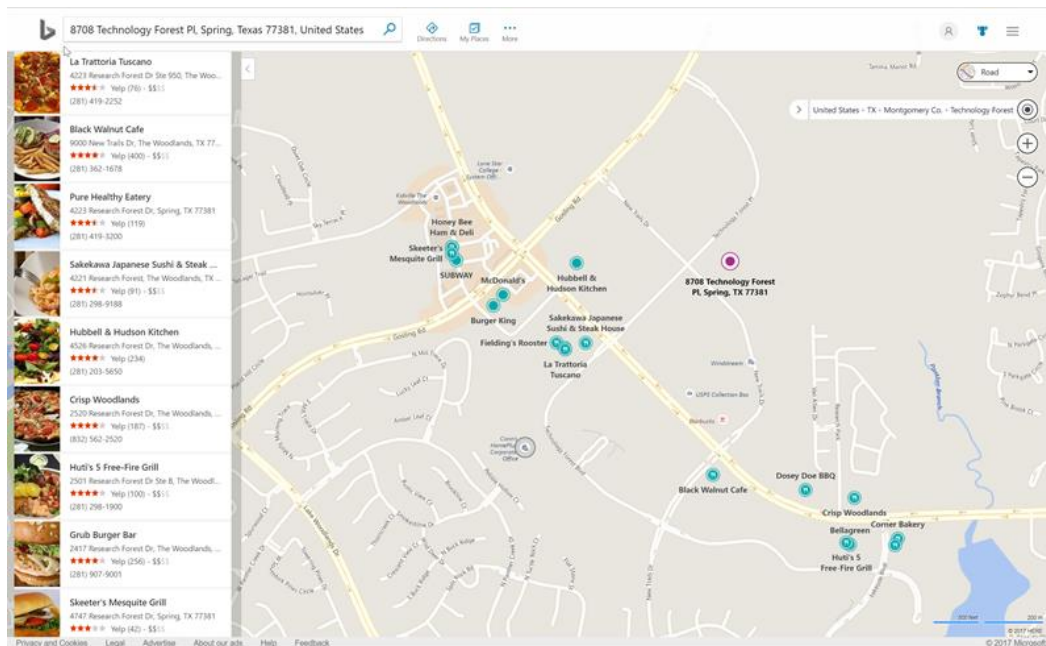

United States - TX - Harris Co - Houston

© 2017 Microsoft

On Center - Neighborhood Closeup

Park in the circular lot in front of the building, off Technology Forest Place (do not park in the parking lot behind the building - there is no public entrance into On Center's office from the employee parking lot and permits are required to use this lot). There is a walkway over the pond, then follow the walk to the right - On Center's public entrance is the second door, Suite 175.

Accommodations

There are several quality hotels near On Center's campus:

[Hyatt Place](#) - 281-298-4600 - 1909 Research Forest Drive

[Hilton Garden Inn](#) - 281.364.9300 - 9301 Six Pines Drive

[Courtyard Marriott](#) - 800-835-9819 - 1020 Lake Front Circle

[Homewood Suites](#) - 281-681-9199 - 29813 Interstate 45 North

[Candlewood Suites](#) - 936-271-2100 - 17525 St Luke's Way

Restaurants

You won't go hungry when you're visiting our headquarters! There are several nearby restaurants and many more that deliver.

Maps provided by Bing.